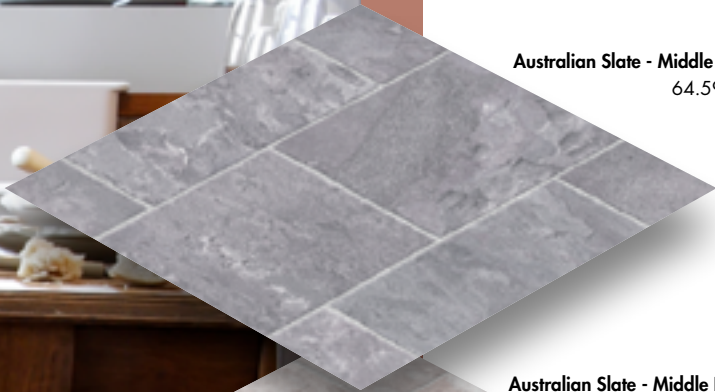

Australian Slate - Middle Beige
64.59043

Australian Slate - Middle Grey
64.59042