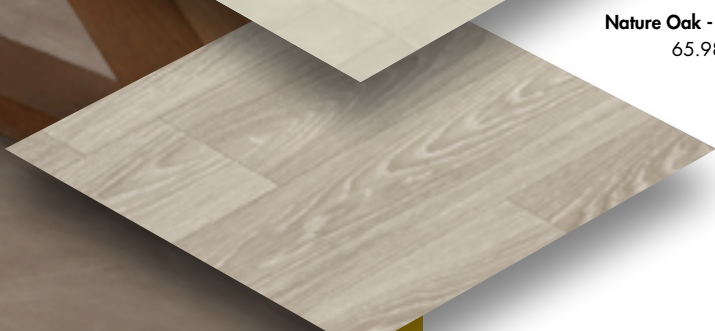

Nature Oak - Grey
65.98000