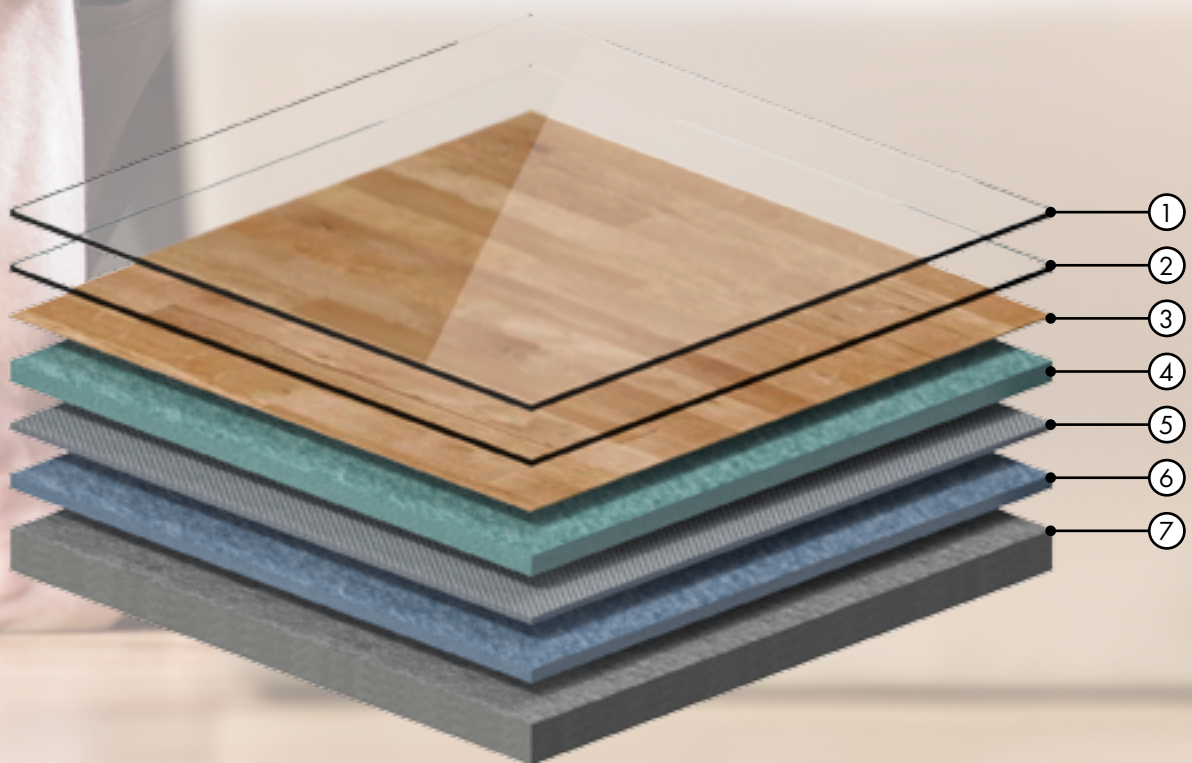

EASY TO CLEAN,
SEAMLESS FLOORING

EASY, LOW COST INSTALLATION

MORE HYGIENIC

1. Extreme PUR surface treatment: very high resistance to scratches with easy maintenance.
2. Pure PVC transparent wearlayer: protects the design and improves durability.
3. Design layer: offers a large choice of colours and patterns.
4. Foam layer: adds warmth and comfort underfoot.