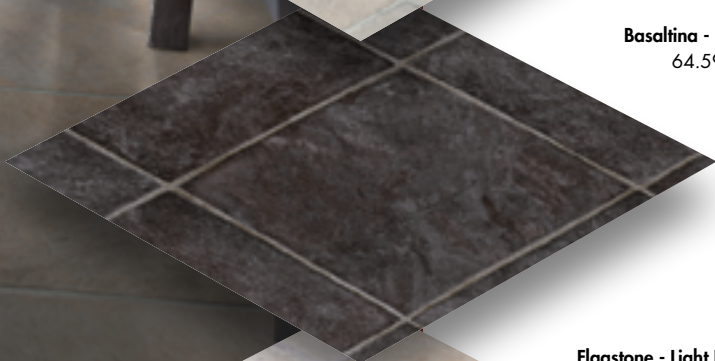

Vintage Concrete - Black
79.69103

ARGO TX

15 YEARS
WEAR
GUARANTEE

Australian Slate - Middle Grey
64.59042

Australian Slate - Middle Beige
64.59043

Australian Slate - Beige
64.59026

Basaltina - Sand
64.59177