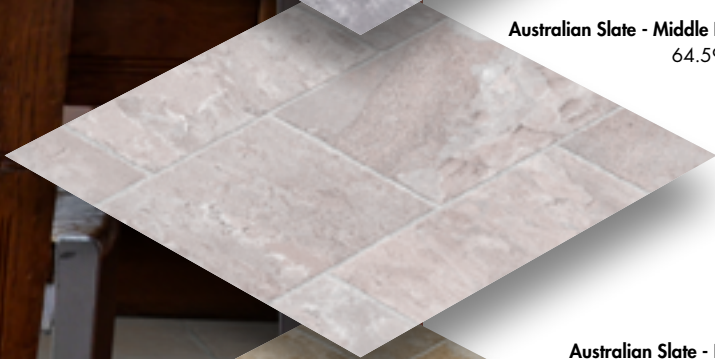

Vintage Concrete - Black
79.69103

ARGO TX

15 YEARS
WEAR
GUARANTEE

Australian Slate - Middle Grey
64.59042

Australian Slate - Middle Beige
64.59043

Australian Slate - Beige
64.59026

Basaltina - Sand
64.59177