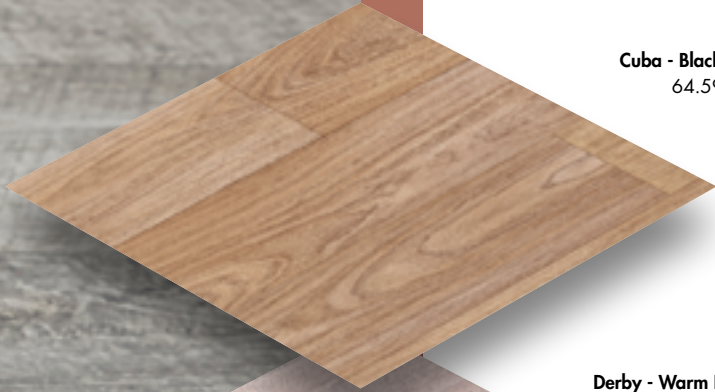

Derby - Warm Beige
64.59034

Cuba - Black Butt
64.59041