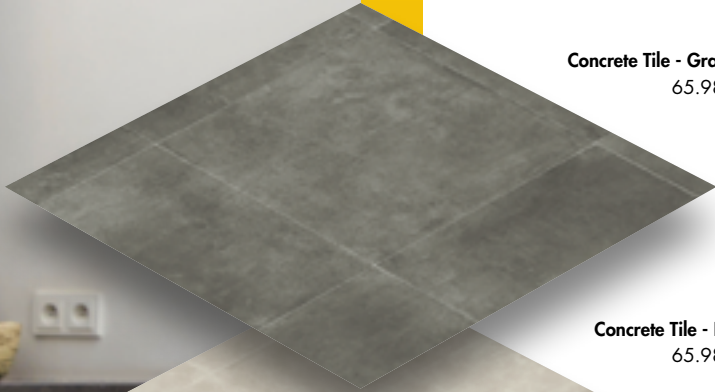

Rock - Light Warm Grey
63.89122

Catera - Middle Grey
63.89083

Catera - Grege
63.89002

ULTRA TX

20 YEARS
WEAR
GUARANTEE

Concrete Tile - Graphite
65.98013

Concrete Tile - Beige
65.98014

Concrete Tile - Cool Grey
65.98012