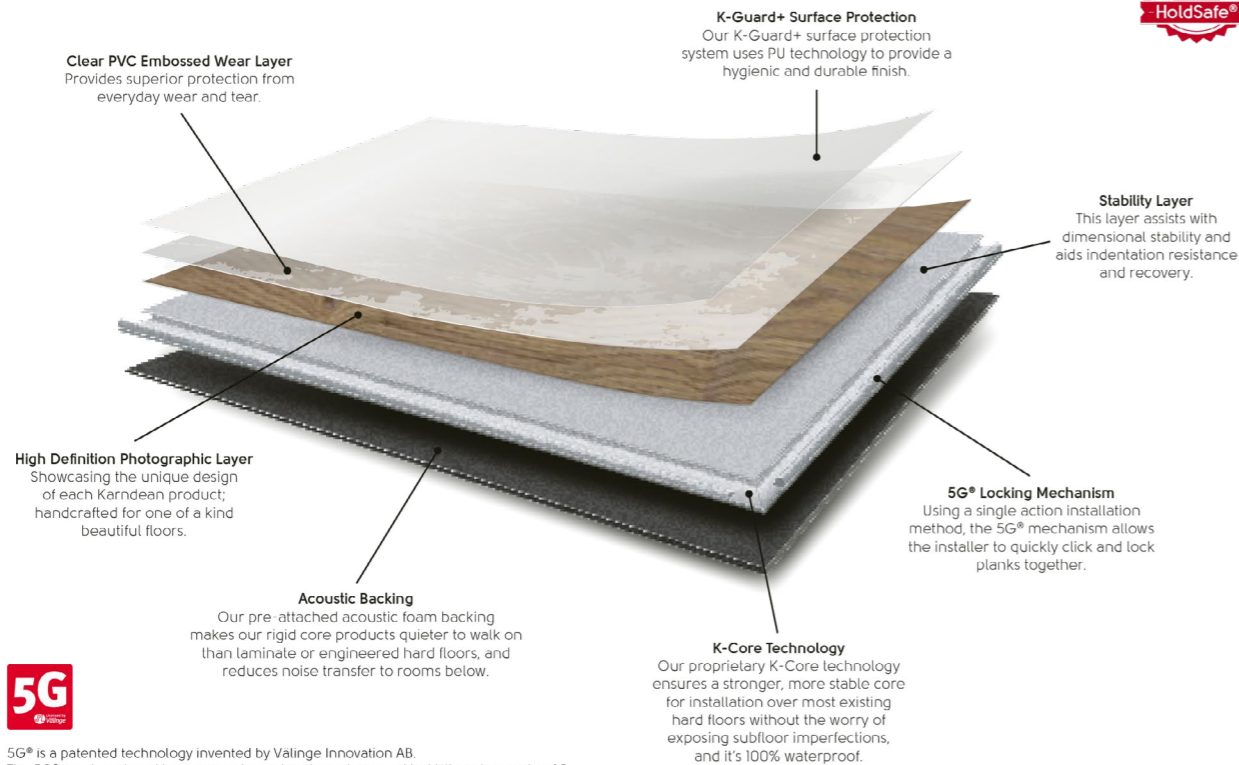

Hides subfloor imperfections
Minor subfloor imperfections won't show through our rigid core backing, meaning most installations won't require the use of levelling compounds or underlayments.

Installs over most existing hard floors
Rigid core can be installed over most existing hard floor coverings.

Quick and easy to install
Quick and easy to install with a 5G® vertical click-locking system.

Rigid core's premium construction

5G® is a patented technology invented by Valinge Innovation AB. The 5G® word mark and logo are registered trademarks owned by Valinge Innovation AB.