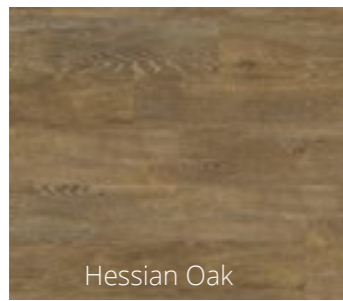

Van Gogh Oak Range

ON SALE | DURING OCTOBER | SALE