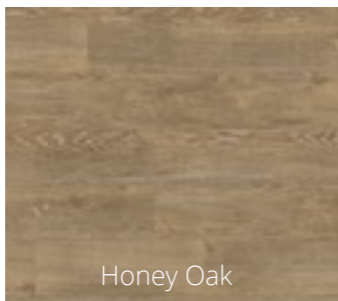

Van Gogh

RIGID CORE
Van Gogh

Van Gogh Spotted Gum Range

ON SALE | DURING OCTOBER | SALE

Mountain Spotted Gum

Lemon Spotted Gum

Spotted Gum

Growing at up to 45 metres in height, the iconic Spotted Gum flourishes in coastal areas along the eastern seaboard of Australia, ranging from the mountains of the Great Dividing Range to the sunshine coast of Queensland. The characteristics of this beautiful timber result in easily identifiable flooring planks. The slender trunks have smooth bark, which sheds in patches giving it a spotted appearance. Large amounts of sapwood can be seen within the boards, adding to the blend of features that make the product so distinctive. Karndean Designflooring hand-picked a stunning selection of this timber and applied tonal influences for a timeless floor that suits all interiors.

Our Van Gogh redwood designs are rustic, industrial looking planks that will give home owners and designers alike the look of reclaimed woods without the practical drawbacks of real timber such as splintering, cracking and warping.

Reclaimed Redwood

Aged Redwood

Van Gogh Oak Range

ON SALE | DURING OCTOBER | SALE

Oak Collection

The inspiration behind our Van Gogh oak designs was the unique colour of the timber provided by these majestic trees.