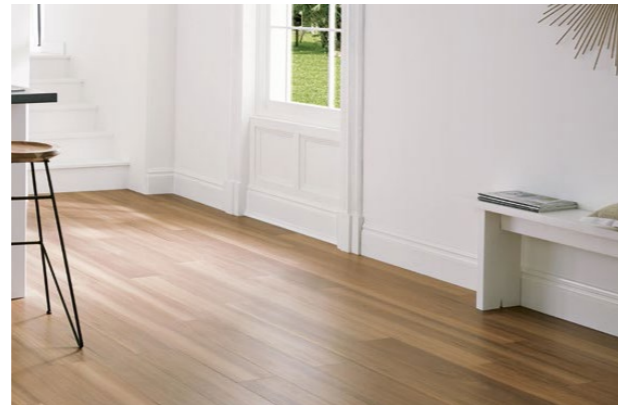

06 Spotted Gum

This product so distinctive. Kardean Design flooring handpicked a stunning selection of this timber and applied tonal influences for a timeless floor that suits all interiors.

07 Redwood

Our Van Gogh redwood designs are rustic, industrial looking planks that will give homeowners and designers alike the look of reclaimed woods without the practical drawbacks.