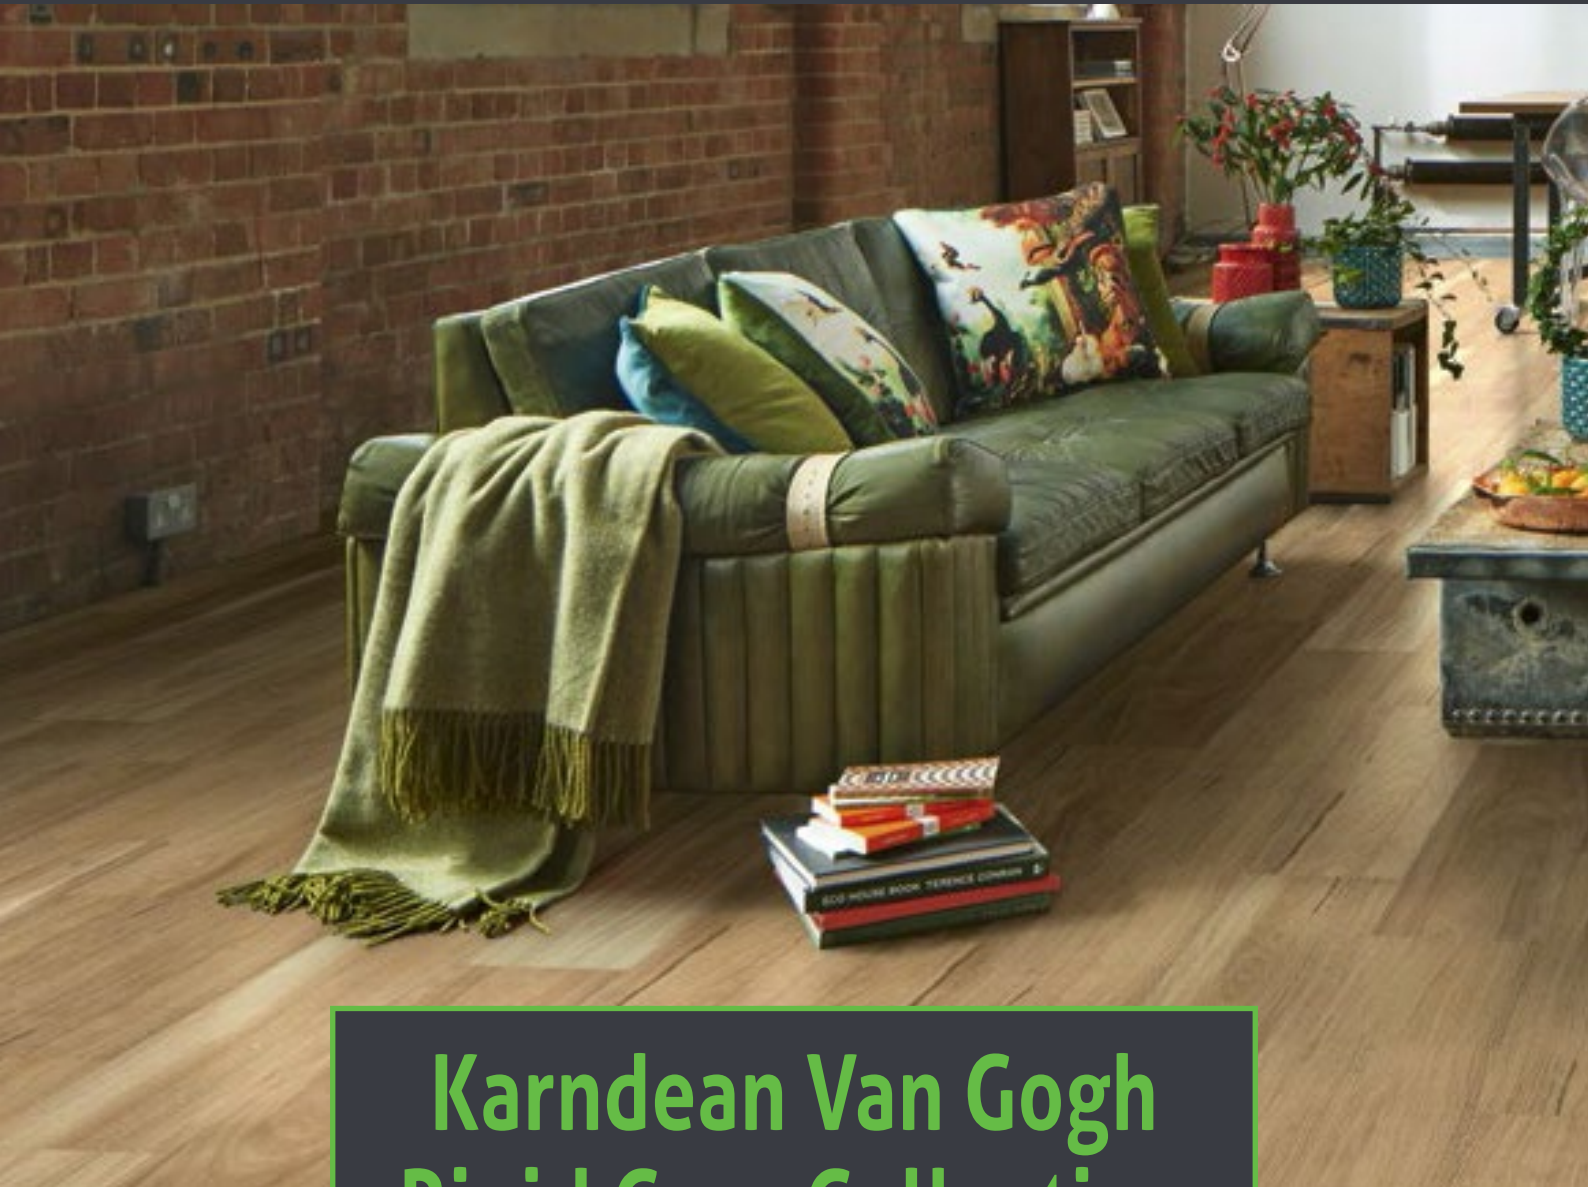

Right
Floors

Karndean Van Gogh Rigid Core Collection

OCTOBER 2020