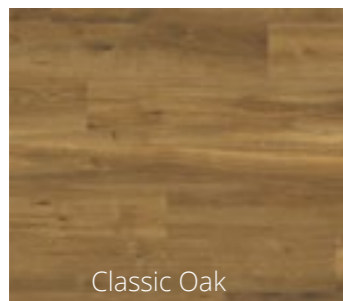

Van Gogh

RIGID CORE
Van Gogh

Van Gogh Spotted Gum Range

ON SALE | DURING OCTOBER | SALE

Mountain Spotted Gum

Lemon Spotted Gum

Spotted Gum

Growing at up to 45 metres in height, the iconic Spotted Gum flourishes in coastal areas along the eastern seaboard of Australia, ranging from the mountains of the Great Dividing Range to the sunshine coast of Queensland. The characteristics of this beautiful timber result in easily identifiable flooring planks. The slender trunks have smooth bark, which sheds in patches giving it a spotted appearance. Large amounts of sapwood can be seen within the boards, adding to the blend of features that make the product so distinctive. Karndean Designflooring hand-picked a stunning selection of this timber and applied tonal influences for a timeless floor that suits all interiors.

Our Van Gogh redwood designs are rustic, industrial looking planks that will give home owners and designers alike the look of reclaimed woods without the practical drawbacks of real timber such as splintering, cracking and warping.

Reclaimed Redwood

Aged Redwood

Van Gogh Oak Range

ON SALE | DURING OCTOBER | SALE

Oak Collection

The inspiration behind our Van Gogh oak designs was the unique colour of the timber provided by these majestic trees.